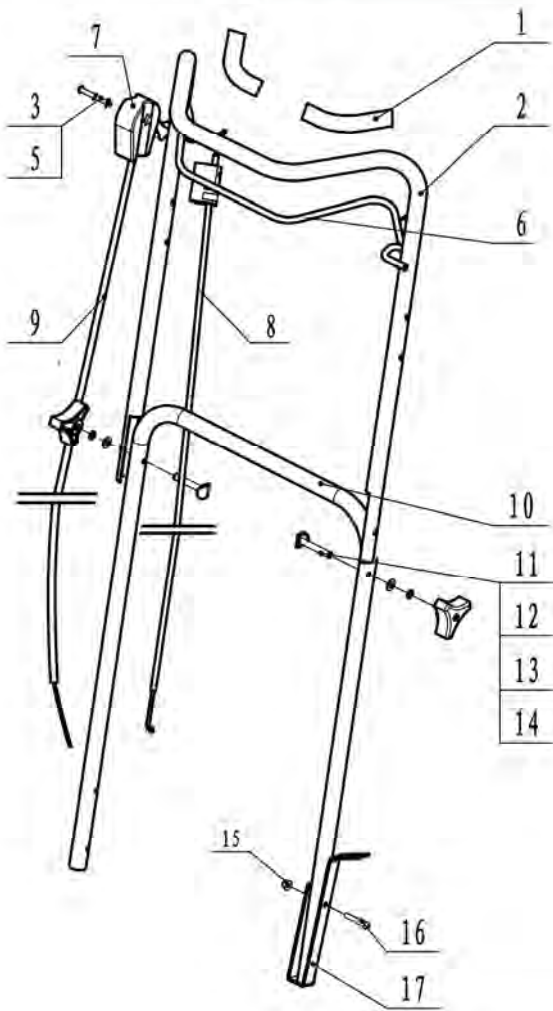

PARTS INFORMATION

GHG190

HOVER MOWER DECK • FIGURE 1

ITEM	PART NUMBER	DESCRIPTION	B&S	Honda	COMMENTS
1	4020540	HANDLE GRIP	2	2	One Grip
2	4016530	HANDLE, UPPER	1	1	
3	7260636	SCREW, PAN HEAD, 6x30	1		Briggs only
3	7260625	SCREW, PAN HEAD, 6x45		1	Honda only
5	7030601	WASHER	1	1	
6	4012500	BALE, HANDLE CONTROL (OPC)	1	1	
7	5070630	THROTTLE LEVER (Cable not incl.)	N/A	1	Honda only
8	5072030	CABLE, ENGINE BRAKE	1	1	
9	5072130	THROTTLE CABLE		1	Honda only
10	4016520	HANDLE, LOWER	1	1	
11	5010811	BOLT, UPPER HANDLE (PIVOT), 8x50	2	2	
12	7030819	WASHER	5	6	
13	7040802	WASHER, SPRING	2	2	
14	5010812	KNOB, HANDLE	2	2	
15	7020602	NUT, NYLON, M6	1	1	
16	7260642	SCREW, PAN HEAD, M6x35	1	1	
17	4260731	STAND, KICK	1	1	Honda left side , Briggs right side
18	7120190	COLLAR	3	4	
19	7020830	NUT, FLANGE, M8	6	7	
20	7010852	BOLT, 8X45	3	4	
22	4131112	BASE, ENGINE (PLASTIC)	1	1	
23	7130628	PIN, LOWER HANDLE	2	2	
24	7130101	PIN, SPLIT	2	2	
25	7120750	WASHER	4	4	
26	4260353	BRACKET, HANDLE	1	2	
26A	4271700	BRACKET, HANDLE, BRIGGS	1	N/A	Briggs only
27	7030604	WASHER	4	4	
28	4240332	DECK, GREY	1	1	
30	4131101	PLATE, ADAPTER	2	2	
31	7110408	KEY, WOODRUFF	1	1	
32	4120232	ADAPTER, IMPELLER TO CRANKSHAFT	1	1	
33	3140011	IMPELLER	1	1	
34	4120241	FLANGE (CONE), 30mm	1	1	
35	4120250	SPACER, HEIGHT ADJUSTMENT	2	2	
36	3050610	DISK, BLADE MOUNTING	1	1	
37	3010670	BLADE SET (3)	1	1	One set of 3 blades
38	7010824	SCREW, BLADE MOUNTING	3	3	
39	4120262	HUB, 32mm	1	1	
40	7031009	WASHER	2	2	
41	7011115	BAR BLADE BOLT	1	1	
42	3050520	DISK ASSY W/BLADES	1	1	
43	7020803	NUT, LOCK	8	8	
44	7010843	BOLT	4	4	
45	7030807	WASHER	8	8	
46	3010700	BAR BLADE, HOVER MOWER	1	1	