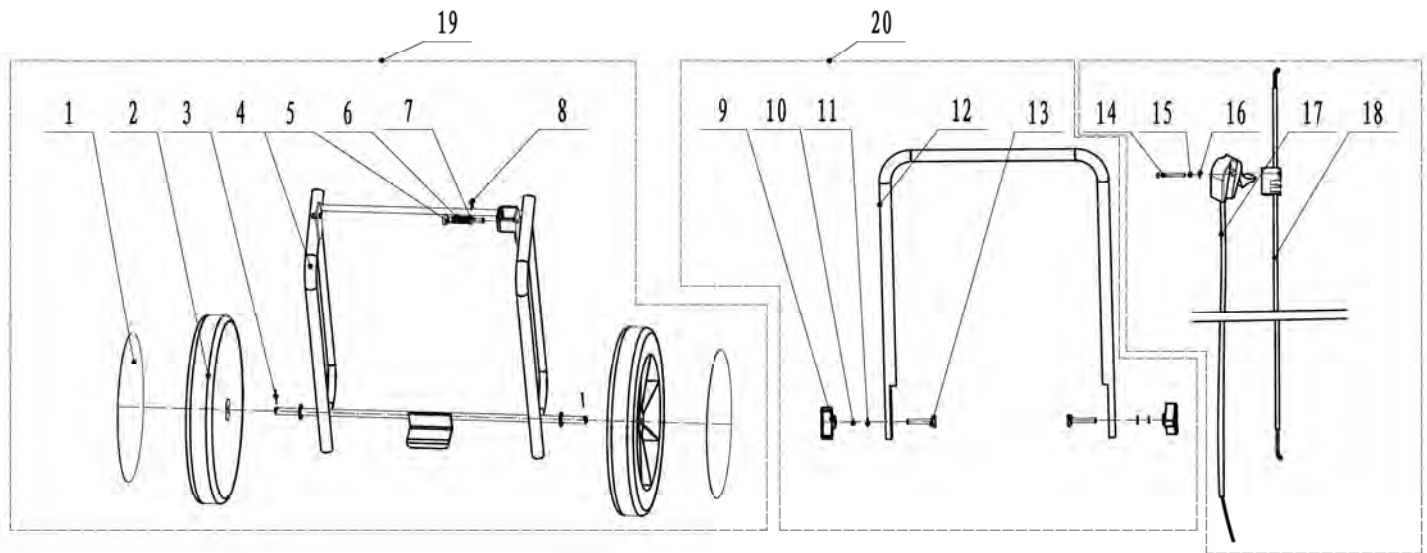

PARTS INFORMATION

GHG190

HOVER MOWER DECK • FIGURE 1

ITEM	PART NUMBER	DESCRIPTION	B&S	Honda	COMMENTS
1	4020540	HANDLE GRIP	2	2	One Grip
2	4016530	HANDLE, UPPER	1	1	
3	7260636	SCREW, PAN HEAD, 6x30	1		Briggs only
3	7260625	SCREW, PAN HEAD, 6x45		1	Honda only
5	7030601	WASHER	1	1	
6	4012500	BALE, HANDLE CONTROL (OPC)	1	1	
7	5070630	THROTTLE LEVER (Cable not incl.)	N/A	1	Honda only
8	5072030	CABLE, ENGINE BRAKE	1	1	
9	5072130	THROTTLE CABLE		1	Honda only
10	4016520	HANDLE, LOWER	1	1	
11	5010811	BOLT, UPPER HANDLE (PIVOT), 8x50	2	2	
12	7030819	WASHER	5	6	
13	7040802	WASHER, SPRING	2	2	
14	5010812	KNOB, HANDLE	2	2	
15	7020602	NUT, NYLON, M6	1	1	
16	7260642	SCREW, PAN HEAD, M6x35	1	1	
17	4260731	STAND, KICK	1	1	Honda left side , Briggs right side
18	7120190	COLLAR	3	4	
19	7020830	NUT, FLANGE, M8	6	7	
20	7010852	BOLT, 8X45	3	4	
22	4131112	BASE, ENGINE (PLASTIC)	1	1	
23	7130628	PIN, LOWER HANDLE	2	2	
24	7130101	PIN, SPLIT	2	2	
25	7120750	WASHER	4	4	
26	4260353	BRACKET, HANDLE	1	2	
26A	4271700	BRACKET, HANDLE, BRIGGS	1	N/A	Briggs only
27	7030604	WASHER	4	4	
28	4240332	DECK, GREY	1	1	
30	4131101	PLATE, ADAPTER	2	2	
31	7110408	KEY, WOODRUFF	1	1	
32	4120232	ADAPTER, IMPELLER TO CRANKSHAFT	1	1	
33	3140011	IMPELLER	1	1	
34	4120241	FLANGE (CONE), 30mm	1	1	
35	4120250	SPACER, HEIGHT ADJUSTMENT	2	2	
36	3050610	DISK, BLADE MOUNTING	1	1	
37	3010670	BLADE SET (3)	1	1	One set of 3 blades
38	7010824	SCREW, BLADE MOUNTING	3	3	
39	4120262	HUB, 32mm	1	1	
40	7031009	WASHER	2	2	
41	7011115	BAR BLADE BOLT	1	1	
42	3050520	DISK ASSY W/BLADES	1	1	
43	7020803	NUT, LOCK	8	8	
44	7010843	BOLT	4	4	
45	7030807	WASHER	8	8	
46	3010700	BAR BLADE, HOVER MOWER	1	1	