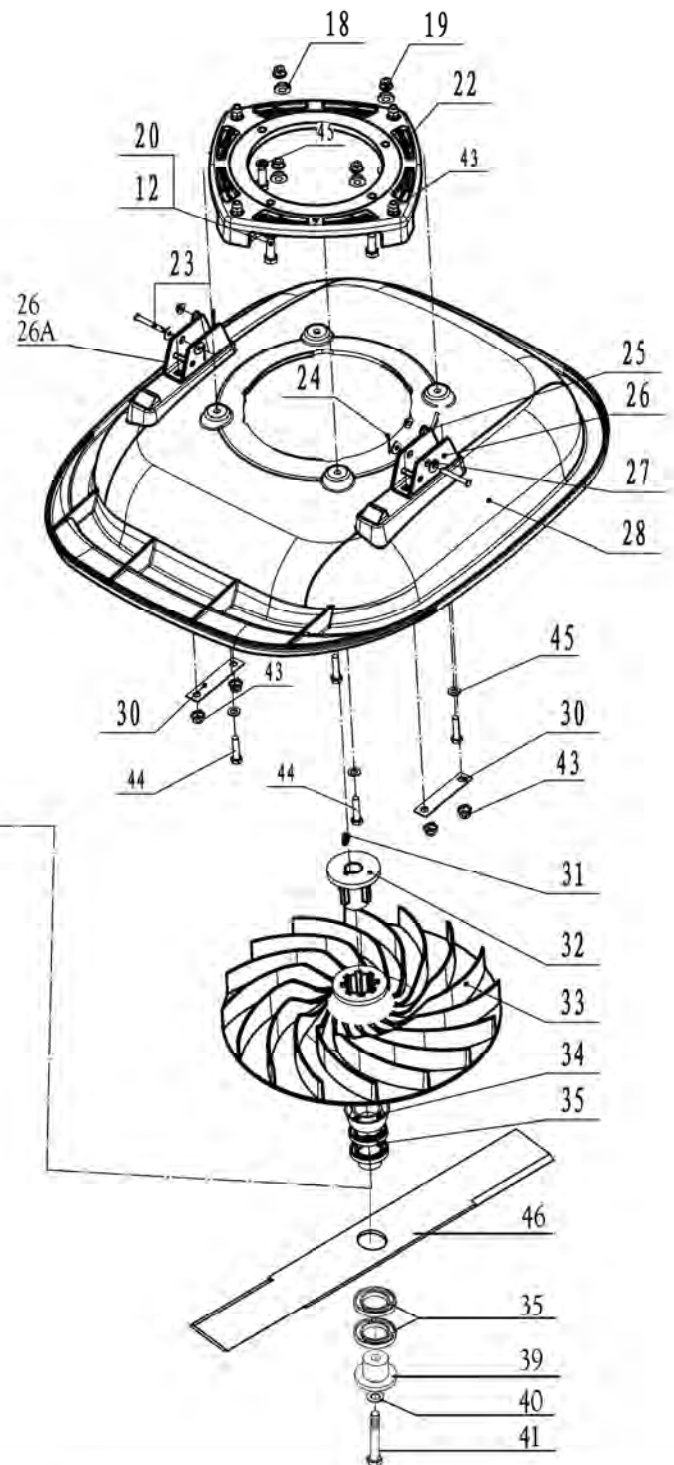

PARTS INFORMATION

GHG190

HOVER MOWER DECK • FIGURE 1

ITEM	PART NUMBER	DESCRIPTION	B&S	Honda	COMMENTS
1	4020540	HANDLE GRIP	2	2	One Grip
2	4016530	HANDLE, UPPER	1	1	
3	7260636	SCREW, PAN HEAD, 6x30	1		Briggs only
3	7260625	SCREW, PAN HEAD, 6x45		1	Honda only
5	7030601	WASHER	1	1	
6	4012500	BALE, HANDLE CONTROL (OPC)	1	1	
7	5070630	THROTTLE LEVER (Cable not incl.)	N/A	1	Honda only
8	5072030	CABLE, ENGINE BRAKE	1	1	
9	5072130	THROTTLE CABLE		1	Honda only
10	4016520	HANDLE, LOWER	1	1	
11	5010811	BOLT, UPPER HANDLE (PIVOT), 8x50	2	2	
12	7030819	WASHER	5	6	
13	7040802	WASHER, SPRING	2	2	
14	5010812	KNOB, HANDLE	2	2	
15	7020602	NUT, NYLON, M6	1	1	
16	7260642	SCREW, PAN HEAD, M6x35	1	1	
17	4260731	STAND, KICK	1	1	Honda left side , Briggs right side
18	7120190	COLLAR	3	4	
19	7020830	NUT, FLANGE, M8	6	7	
20	7010852	BOLT, 8X45	3	4	
22	4131112	BASE, ENGINE (PLASTIC)	1	1	
23	7130628	PIN, LOWER HANDLE	2	2	
24	7130101	PIN, SPLIT	2	2	
25	7120750	WASHER	4	4	
26	4260353	BRACKET, HANDLE	1	2	
26A	4271700	BRACKET, HANDLE, BRIGGS	1	N/A	Briggs only
27	7030604	WASHER	4	4	
28	4240332	DECK, GREY	1	1	
30	4131101	PLATE, ADAPTER	2	2	
31	7110408	KEY, WOODRUFF	1	1	
32	4120232	ADAPTER, IMPELLER TO CRANKSHAFT	1	1	
33	3140011	IMPELLER	1	1	
34	4120241	FLANGE (CONE), 30mm	1	1	
35	4120250	SPACER, HEIGHT ADJUSTMENT	2	2	
36	3050610	DISK, BLADE MOUNTING	1	1	
37	3010670	BLADE SET (3)	1	1	One set of 3 blades
38	7010824	SCREW, BLADE MOUNTING	3	3	
39	4120262	HUB, 32mm	1	1	
40	7031009	WASHER	2	2	
41	7011115	BAR BLADE BOLT	1	1	
42	3050520	DISK ASSY W/BLADES	1	1	
43	7020803	NUT, LOCK	8	8	
44	7010843	BOLT	4	4	
45	7030807	WASHER	8	8	
46	3010700	BAR BLADE, HOVER MOWER	1	1	